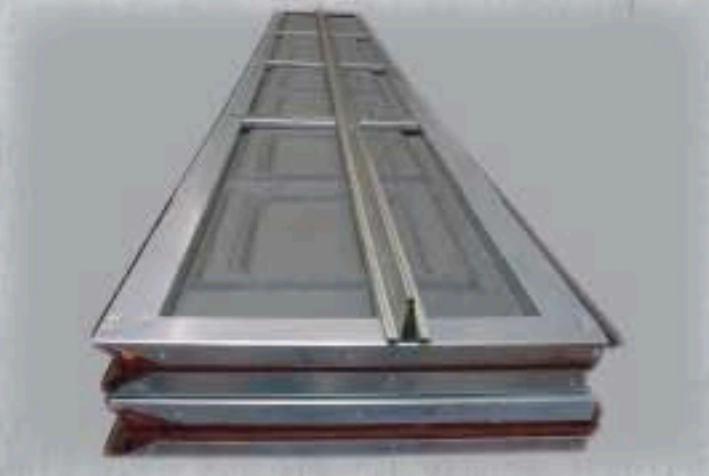

Fibre Glass