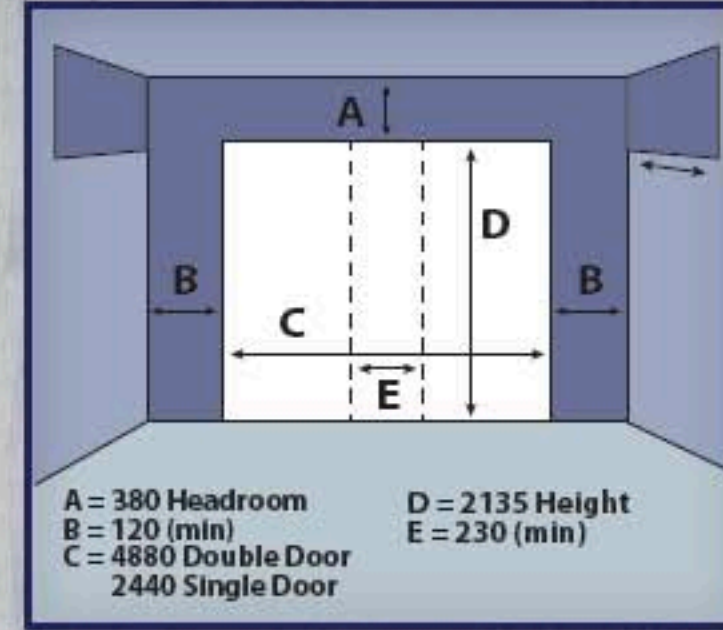

Designa Image Garage Doors

Our Mission

*To Become
the Homeowner's
Partner in the
Garage Door
Industry*

Drive Way Gates

Designa Pivot & Entrance Door

Technical Data

Standard sizes of sectional doors

Ordering Sizes		Garage width	Ceiling height
width	height	min	min
2440	2135	2680	2485
4880	2135	5120	2485

Panel configuration	
Timber Doors	GRP Doors
5 x 4 or 5 x 6	4 x 4
5 x 8 or 5 x 12	4 x 8

National Call Centre

0861 76 66 76

YOUR LOCAL DEALER

**Precision
Doors**

031 306 7975/6

71 Gale Street, Durban, 4001

www.precisiondoors.co.za